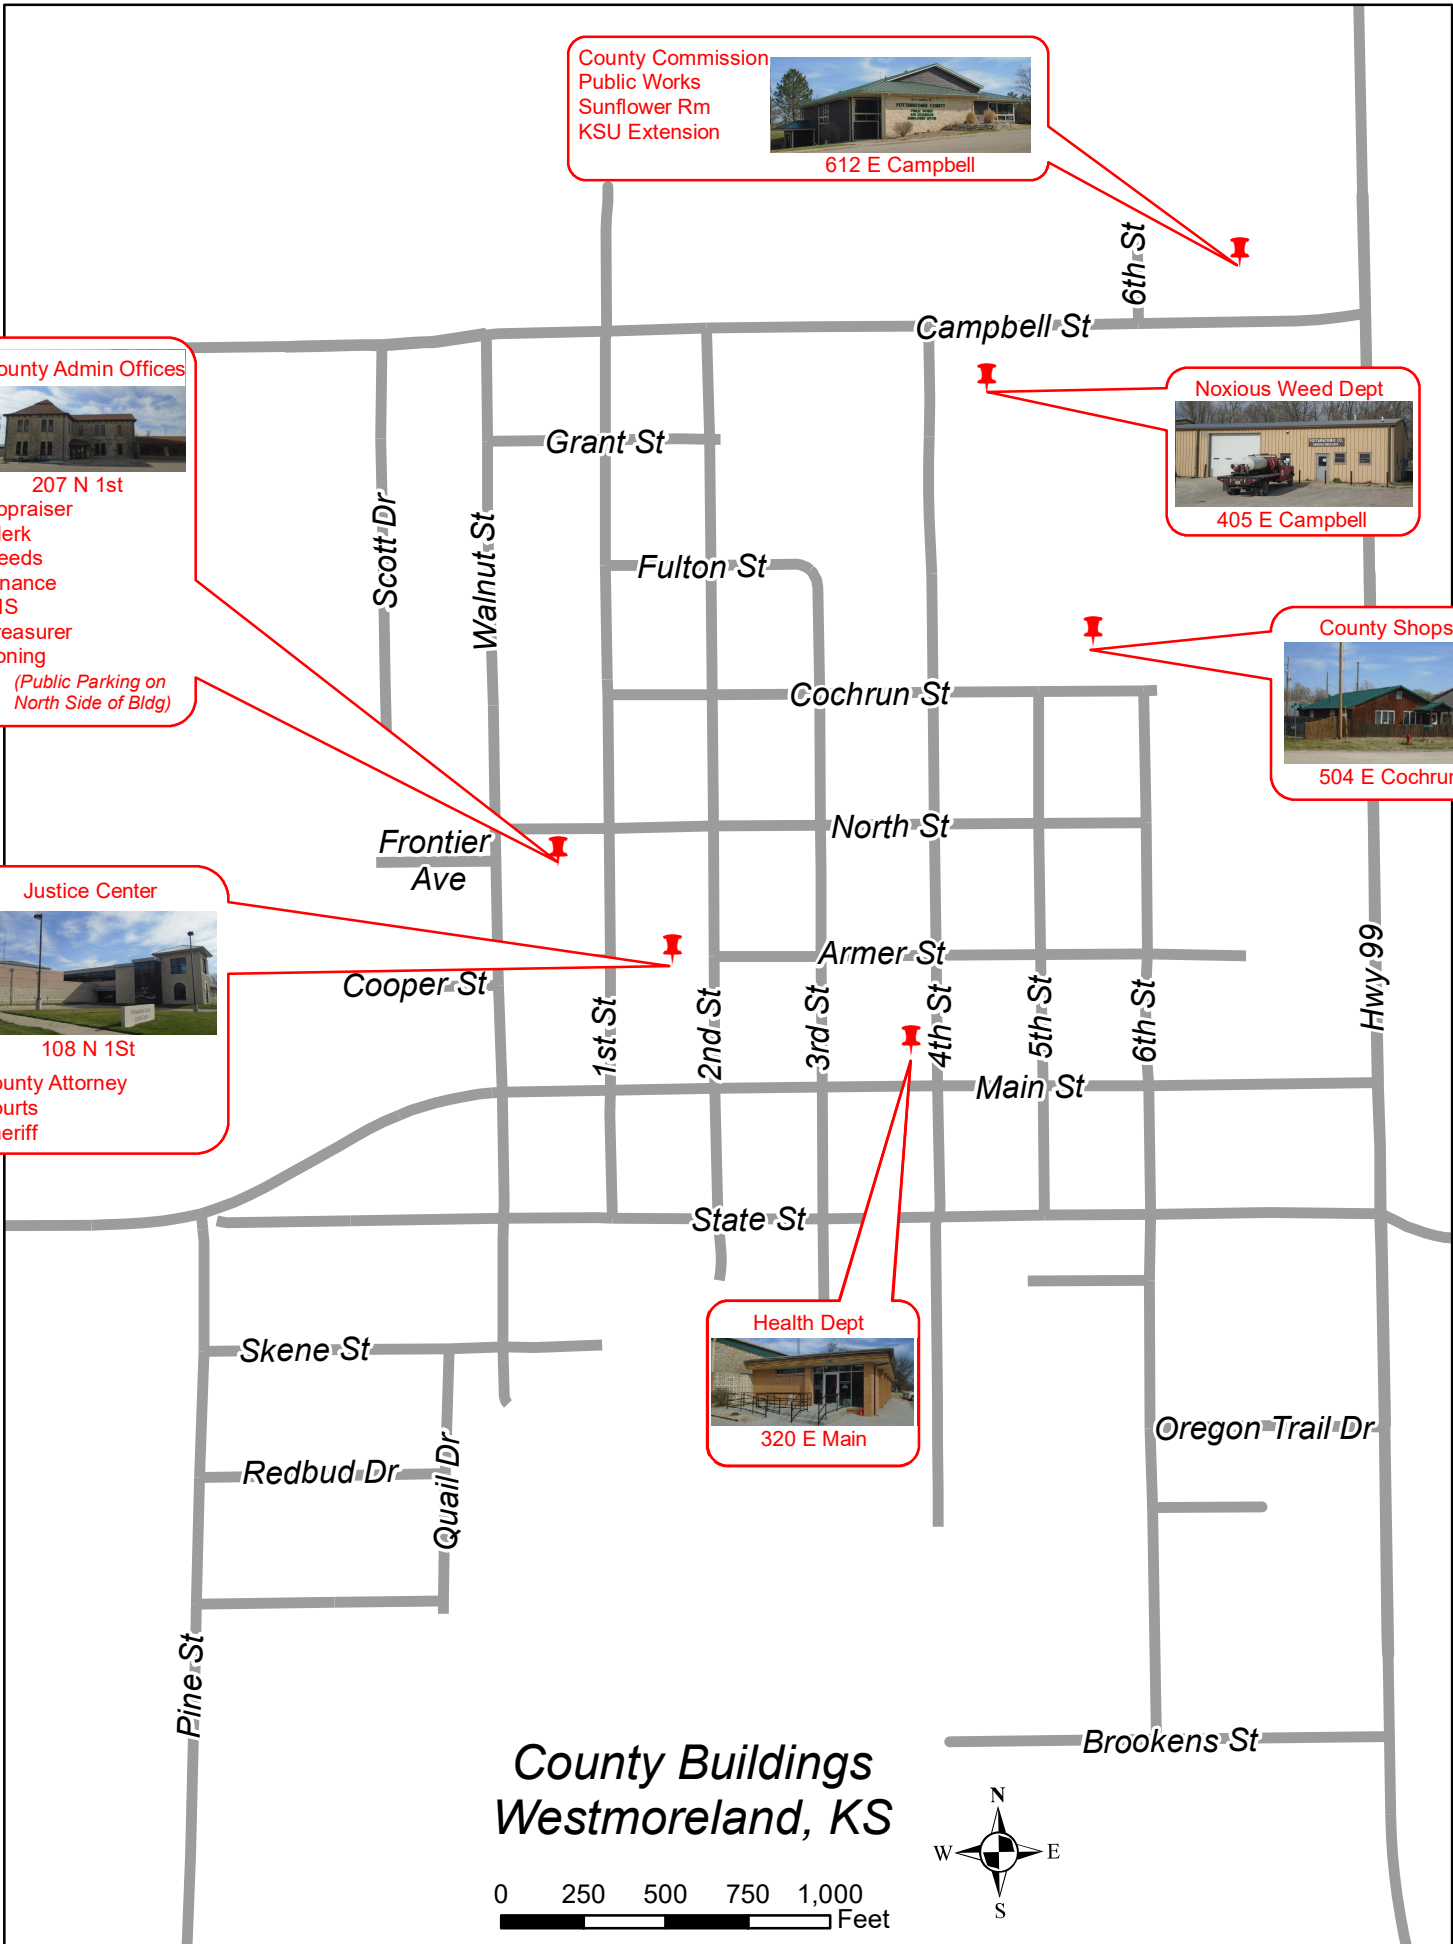

County Commission
Public Works
Sunflower Rm
KSU Extension

612 E Campbell

County Admin Offices

207 N 1st
Appraiser
Clerk
Deeds
Finance
GIS
Treasurer
Zoning
(Public Parking on North Side of Bldg)

Noxious Weed Dept

405 E Campbell

County Shops

504 E Cochrun

Justice Center

108 N 1st
County Attorney
Courts
Sheriff

Health Dept

320 E Main

County Buildings
Westmoreland, KS