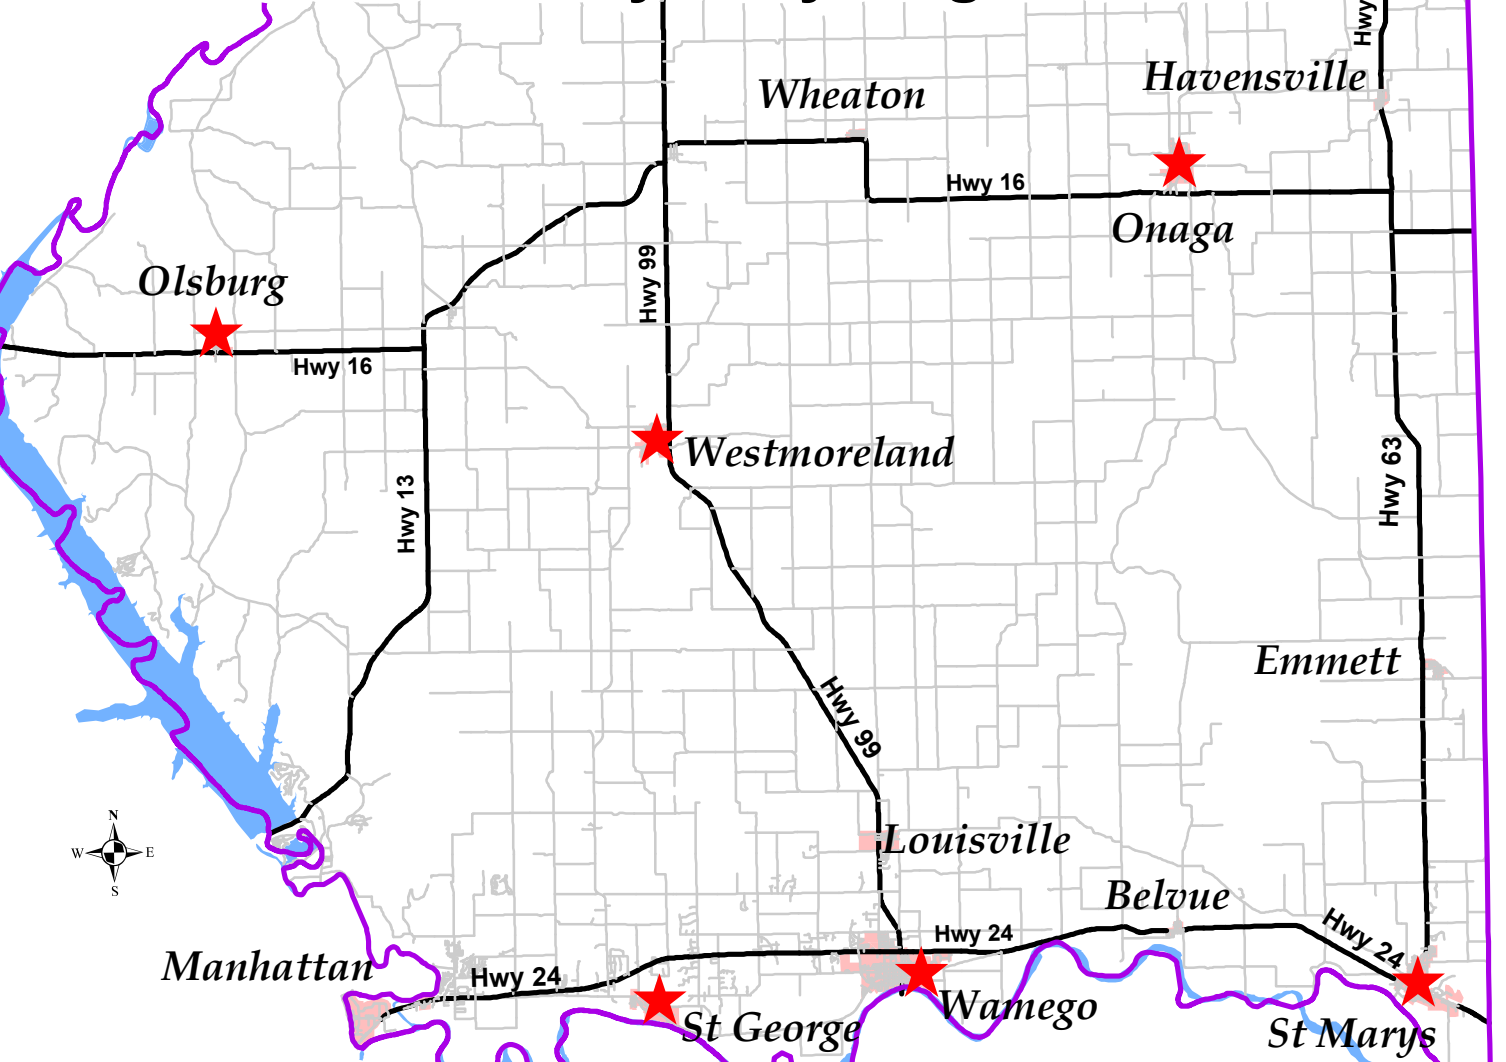

Pottawatomie County Recycling Locations

Onaga
East 9th Street

Westmoreland
4th & Main

Olsburg
2nd & Elm

St George
School - Blackjack Rd

Wamego
4th & Locust

St Marys
South 6th Street

Legend

- Recycle Location
- State Hwy
- County Road
- Street
- County Boundary

9/17/14